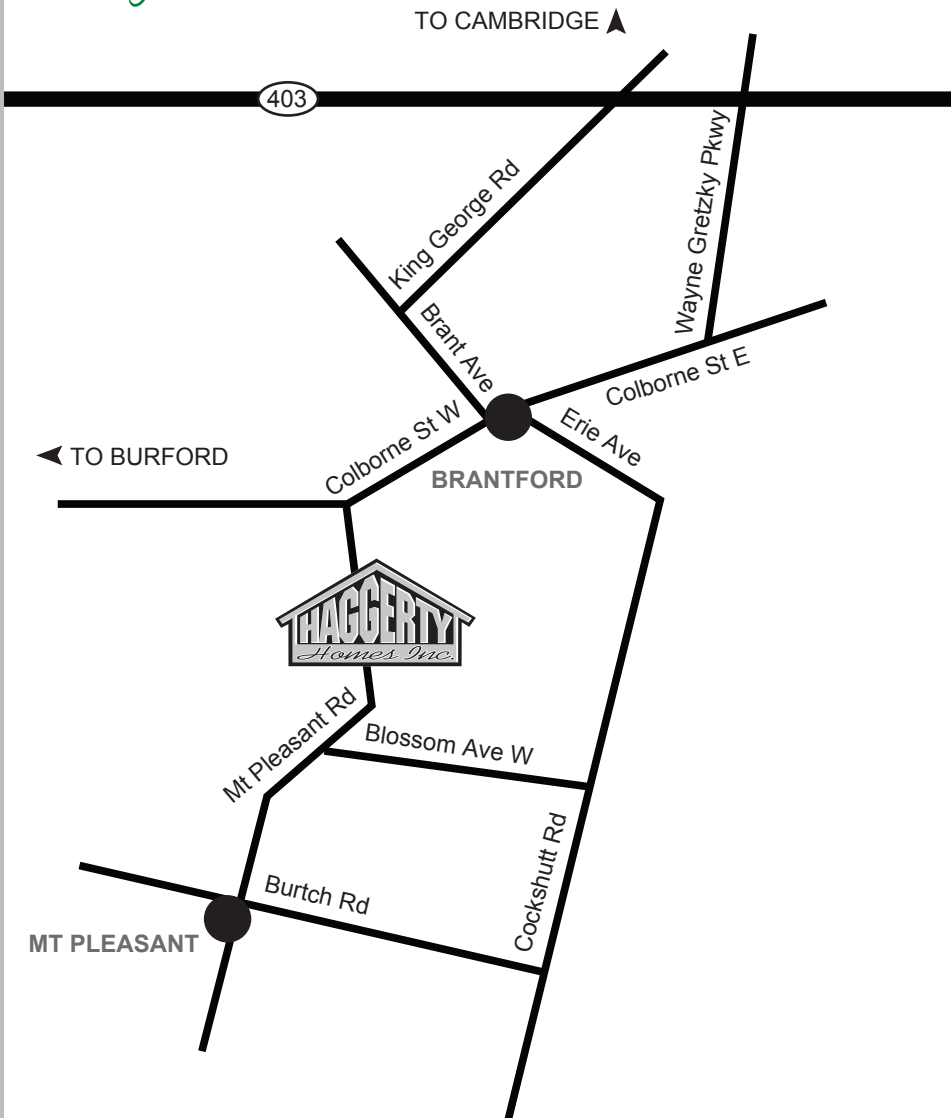

Live well and love your home.

Mount Pleasant Valley Estates

Haggerty success. More than luck. 🍀

- Long standing, excellent reputation. Clients recommend us, and call on us when it's time to build their next dream home.
- Highest quality custom build from a Haggerty design or your own plan and ideas.
- One-on-one relationship with your builder – we really listen.
- Local craftsmanship.
- Affordable prices.
- Friendly, welcoming and professional.