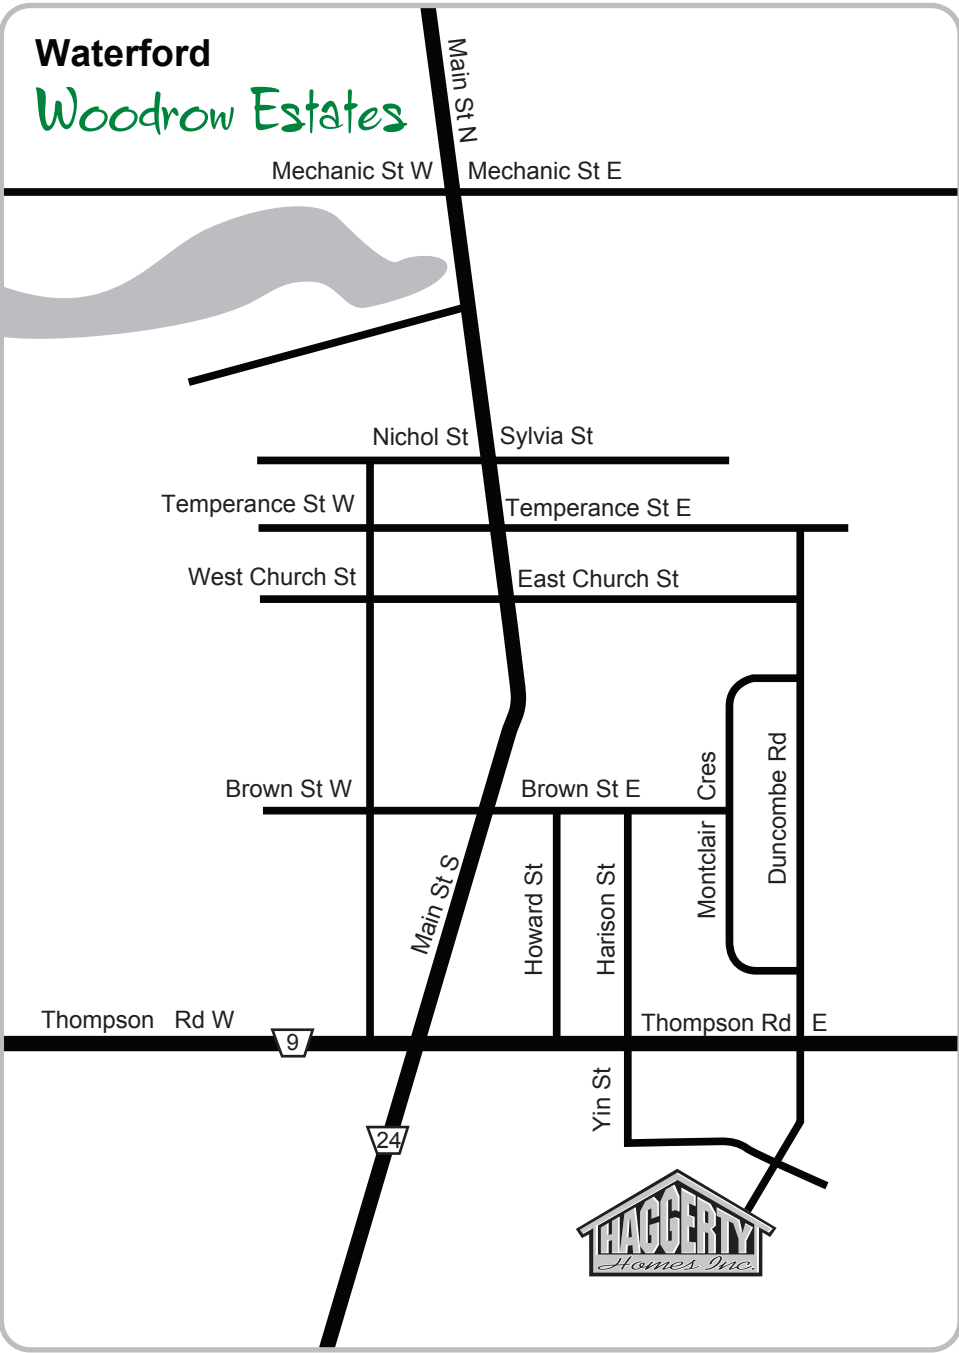

Waterford Woodrow Estates